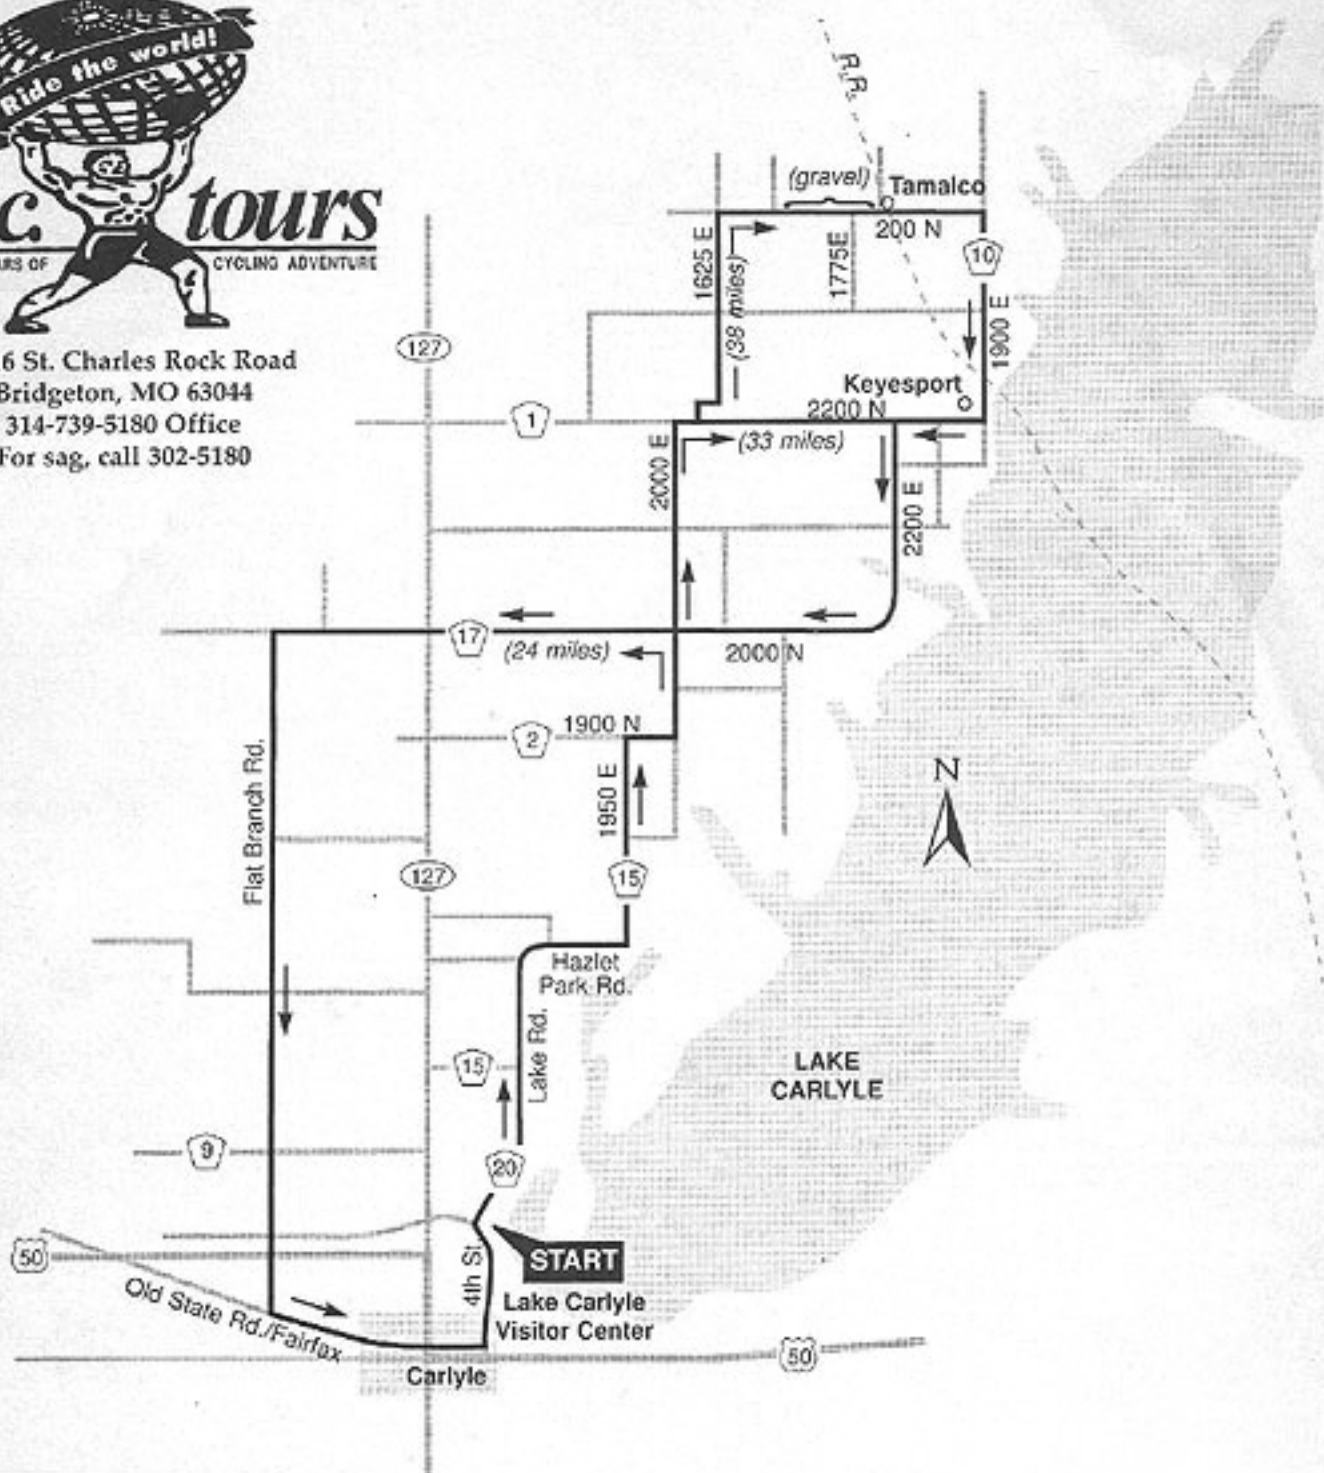

Lake Carlyle Tour

11816 St. Charles Rock Road
Bridgeton, MO 63044
314-739-5180 Office
For sag, call 302-5180

**The
Touring
Cyclist.**

Route maps provided courtesy of:
Cycle St. Louis