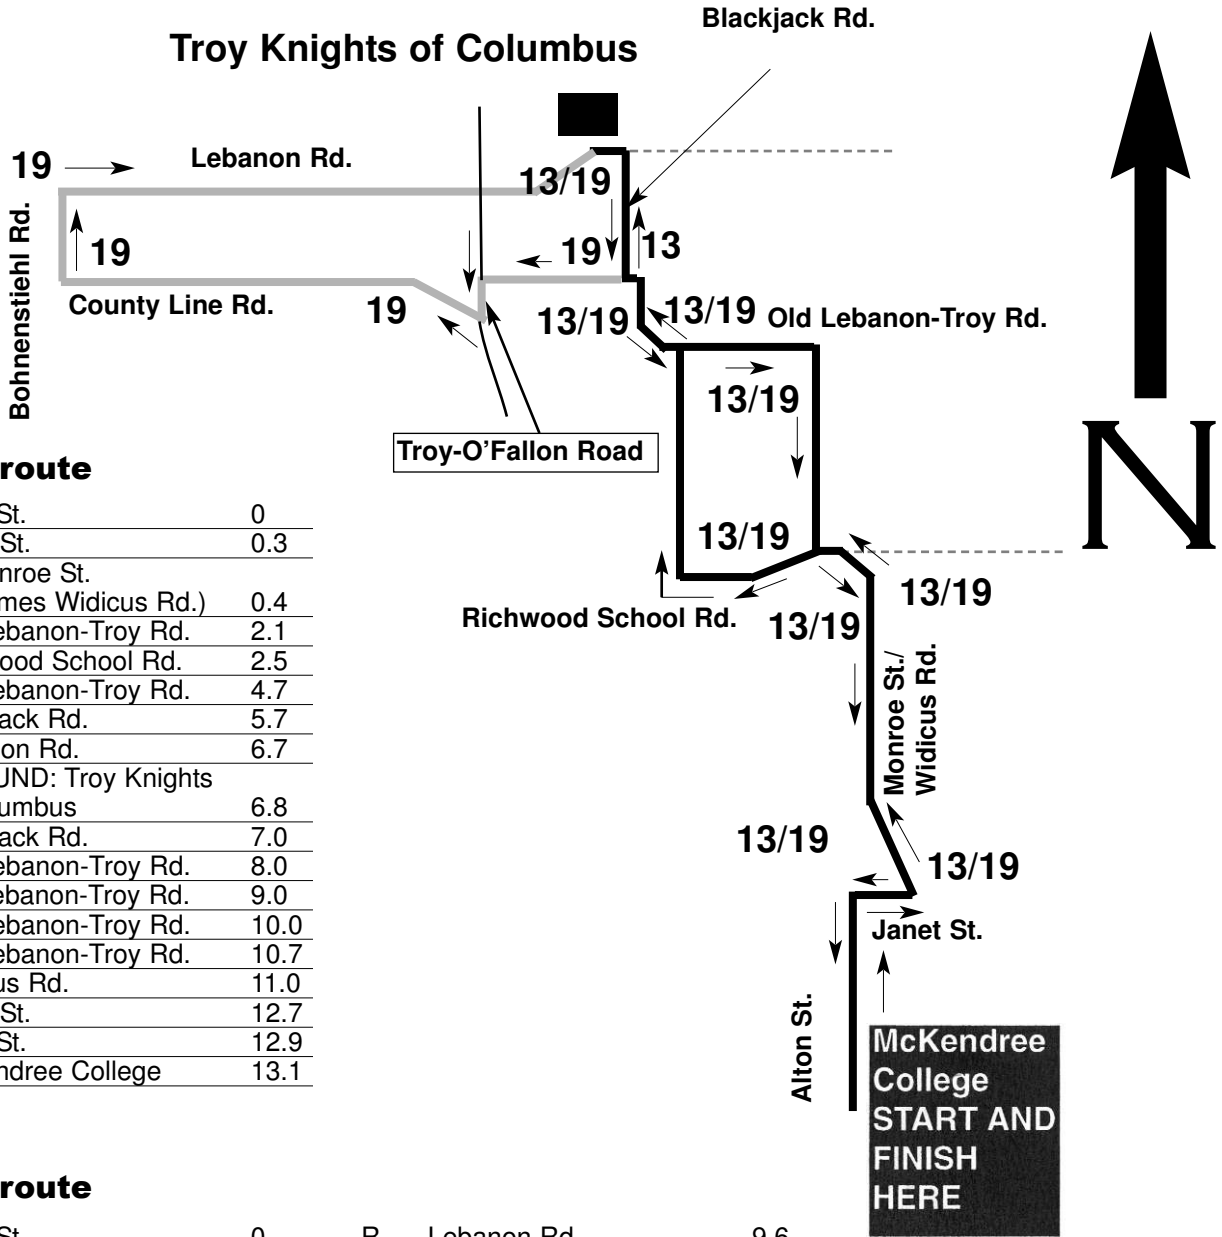

B A B E S
belleville area bicycling and eating society

BABES

LEBANON 13/19 MILE ROUTES

13-mile route

S	Alton St.	0
R	Janet St.	0.3
L	N. Monroe St. (Becomes Widicus Rd.)	0.4
L	Old Lebanon-Troy Rd.	2.1
L	Richwood School Rd.	2.5
L	Old Lebanon-Troy Rd.	4.7
R	Blackjack Rd.	5.7
L	Lebanon Rd.	6.7
TURNAROUND: Troy Knights of Columbus		
R	Blackjack Rd.	6.8
R	Blackjack Rd.	7.0
L	Old Lebanon-Troy Rd.	8.0
S	Old Lebanon-Troy Rd.	9.0
R	Old Lebanon-Troy Rd.	10.0
L	Old Lebanon-Troy Rd.	10.7
R	Widicus Rd.	11.0
R	Janet St.	12.7
L	Alton St.	12.9
END	McKendree College	13.1

19-mile route

S	Alton St.	0
R	Janet St.	0.3
L	N. Monroe St. (Becomes Widicus Rd.)	0.4
L	Old Lebanon-Troy Rd.	2.1
L	Richwood School Rd.	2.5
L	Old Lebanon-Troy Rd.	4.7
S	Old Lebanon-Troy Rd. at Blackjack Rd.	5.7
L	Scott-Troy Rd.	6.7
R	County Line Rd.	7.0
R	Bohnenstiehl Rd.	9.1
R	Lebanon Rd.	9.6
X	Scott-Troy Rd.	11.9
R	Blackjack Rd.	13.2
L	Old Lebanon-Troy Rd.	14.2
S	Old Lebanon-Troy Rd.	15.2
R	Old Lebanon-Troy Rd.	16.1
L	Old Lebanon-Troy Rd.	16.9
R	Widicus Rd.	17.2
R	Janet St.	19.0
L	Alton St.	19.2
END	McKendree College	19.5