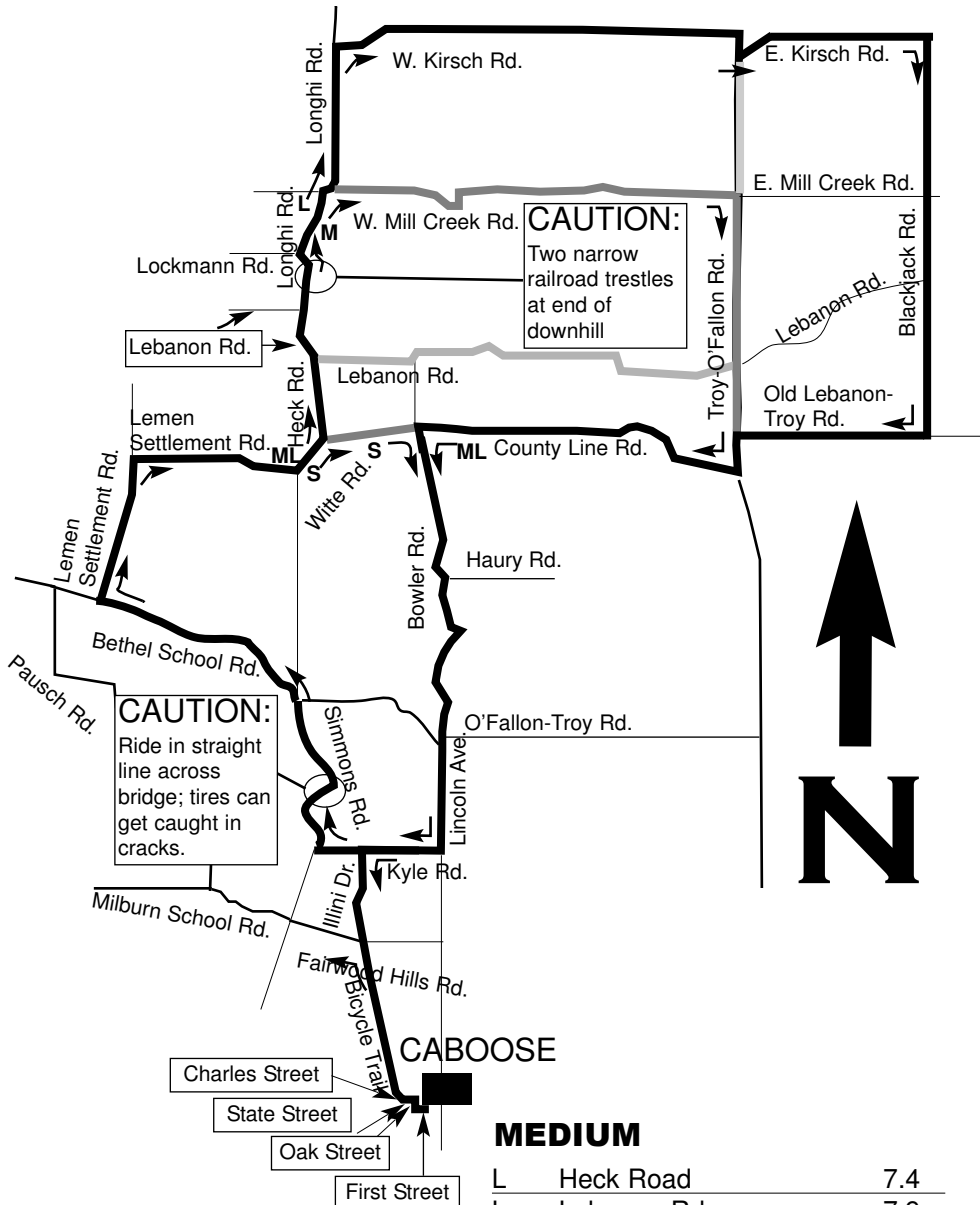

B.A.B.E.S.
belleville area bicycling and eating society

BABES

O'FALLON NORTH ROUTE DETOUR

ALL

R	First Street	0
R	Oak Street	0.1
L	State Street	0.2
R	Charles Street	0.3
R	Bicycle Trail	0.4
S	Illini Drive	1.5
L	Kyle Road	2.1
R	Simmons Road	2.4
L	Bethel School Rd.	3.6
R	Lemen Settlement Rd.	5.1
R	Lemen Settlement Rd.	6.0
L	Witte Rd.	7.1

LONG

L	Heck Road	7.4
L	Lebanon Rd.	7.9
S	Longhi Rd.	8.1
R	Longhi Rd.	8.6
	(Lockmann Rd. sign)	
L	Longhi Rd.	9.1
R	W. Kirsch Rd.	10.0
R	Troy-O'Fallon Rd.	12.6
L	E. Kirsch Rd.	12.7
R	Blackjack Road	13.8
X	E. Mill Creek Rd.	14.8
X	Lebanon Road	15.4
R	Old Troy-Lebanon Rd.	16.4
L	Troy-O'Fallon Rd.	17.5
R	County Line Rd.	17.7
L	Bowler Rd.	19.9
R	Bowler Rd.	20.6
S	Lincoln Ave.	22.1
R	Kyle Road	22.8
L	Illini Drive	23.3
S	Bicycle Trail	24.0
L	Charles St.	25.1
L	State St.	25.2
R	Oak St.	25.3
L	First St.	25.4

SHORT

R	Witte Road	7.4
R	Bowler Rd.	7.9
R	Bowler Rd.	8.6
S	Lincoln Ave.	10.0
R	Kyle Road	10.8
L	Illini Drive	11.3
S	Bicycle Trail	11.8
L	Charles St.	13.0
L	State St.	13.1
R	Oak St.	13.2
L	First St.	13.3

MEDIUM

L	Heck Road	7.4
L	Lebanon Rd.	7.9
S	Longhi Rd.	8.1
R	Longhi Rd.	8.6
	(Lockmann Rd. sign)	
R	W. Mill Creek Rd.	9.1
R	Troy-O'Fallon Rd.	11.8
R	County Line Rd.	13.6
L	Bowler Road	15.7
R	Bowler Road	16.5
S	Lincoln Ave.	17.9
R	Kyle Road	18.7
L	Illini Drive	19.2
S	Bicycle Trail	19.8
L	Charles St.	20.9
L	State St.	21.0
R	Oak St.	21.1
L	First St.	21.2